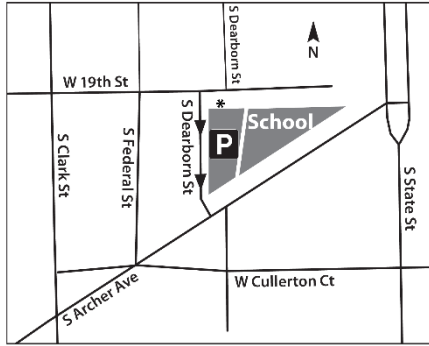

☐ Worship With Us

Meeting Times

Sunday Service.....9:30 A.M.
Refreshments.....11:00 A.M.
Sunday School.....11:30 A.M.

Meeting at Perspectives School

1930 S. Archer Ave. Chicago, IL 60616
School parking lot is accessible only from West 19th St. Parking is limited to 23 marked spots.

Mail

1509 Whitman Court
Schaumburg, IL 60173

Services

Streaming only, for now.

☐☐ CORNERSTONE | A Member of
COMMUNITY CHURCH | The Christian and Missionary Alliance

☐☐ CORNERSTONE
COMMUNITY CHURCH

June 28th, 2020