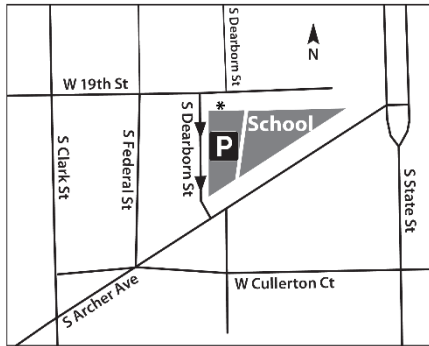

☐ Worship With Us

Meeting Times

Sunday Service.....9:30 A.M.
Refreshments.....11:00 A.M.
Sunday School.....11:30 A.M.

Meeting at Perspectives School

1930 S. Archer Ave. Chicago, IL 60616
School parking lot is accessible only from West 19th St. Parking is limited to 23 marked spots.

Mail

1509 Whitman Court
Schaumburg, IL 60173

Services

Streaming only, for now.

☐☐ CORNERSTONE | A Member of
COMMUNITY CHURCH | The Christian and Missionary Alliance

☐☐ CORNERSTONE
COMMUNITY CHURCH

June 14th, 2020